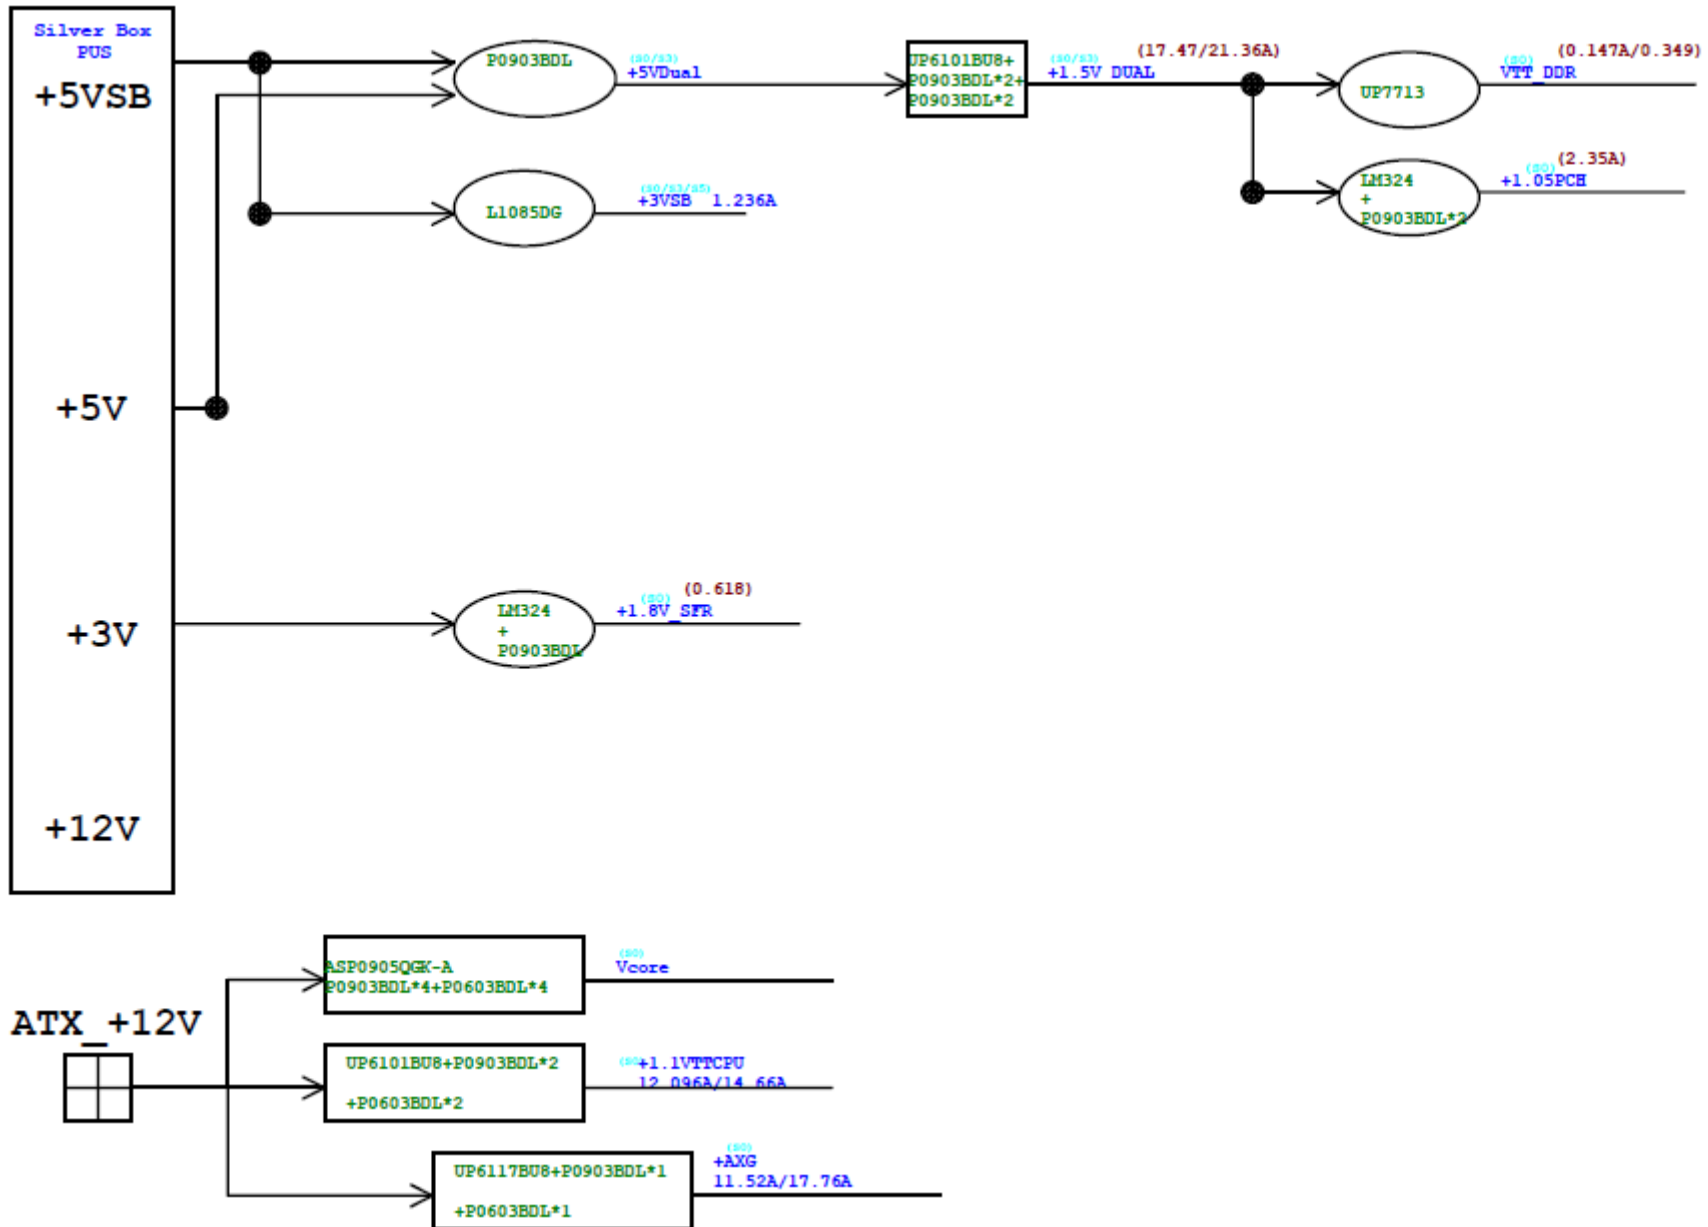

P7H55-M Repair Guide

POWER FLOW

POWER ON SEQUEN

Voltage & Signal Measure Point