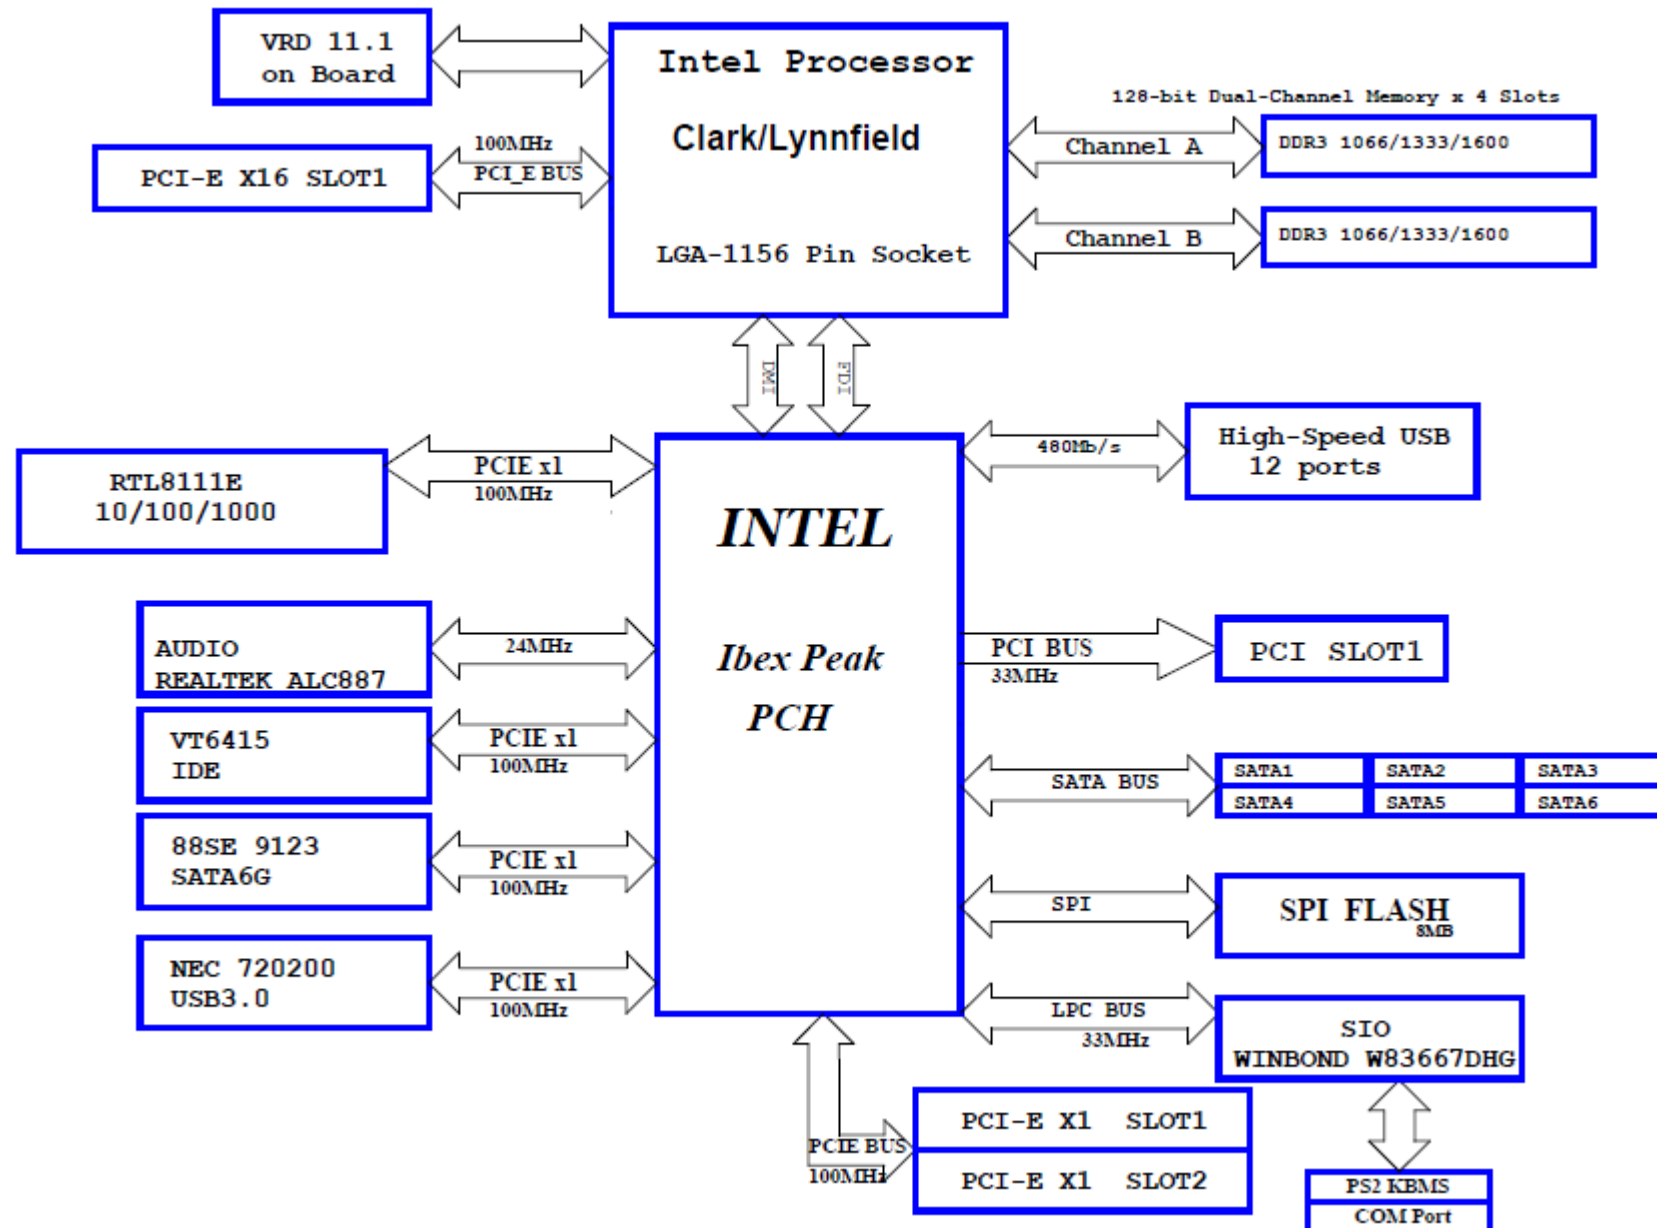

P7H55-M Repair Guide

POWER FLOW

POWER ON SEQUEN

Voltage & Signal Measure Point