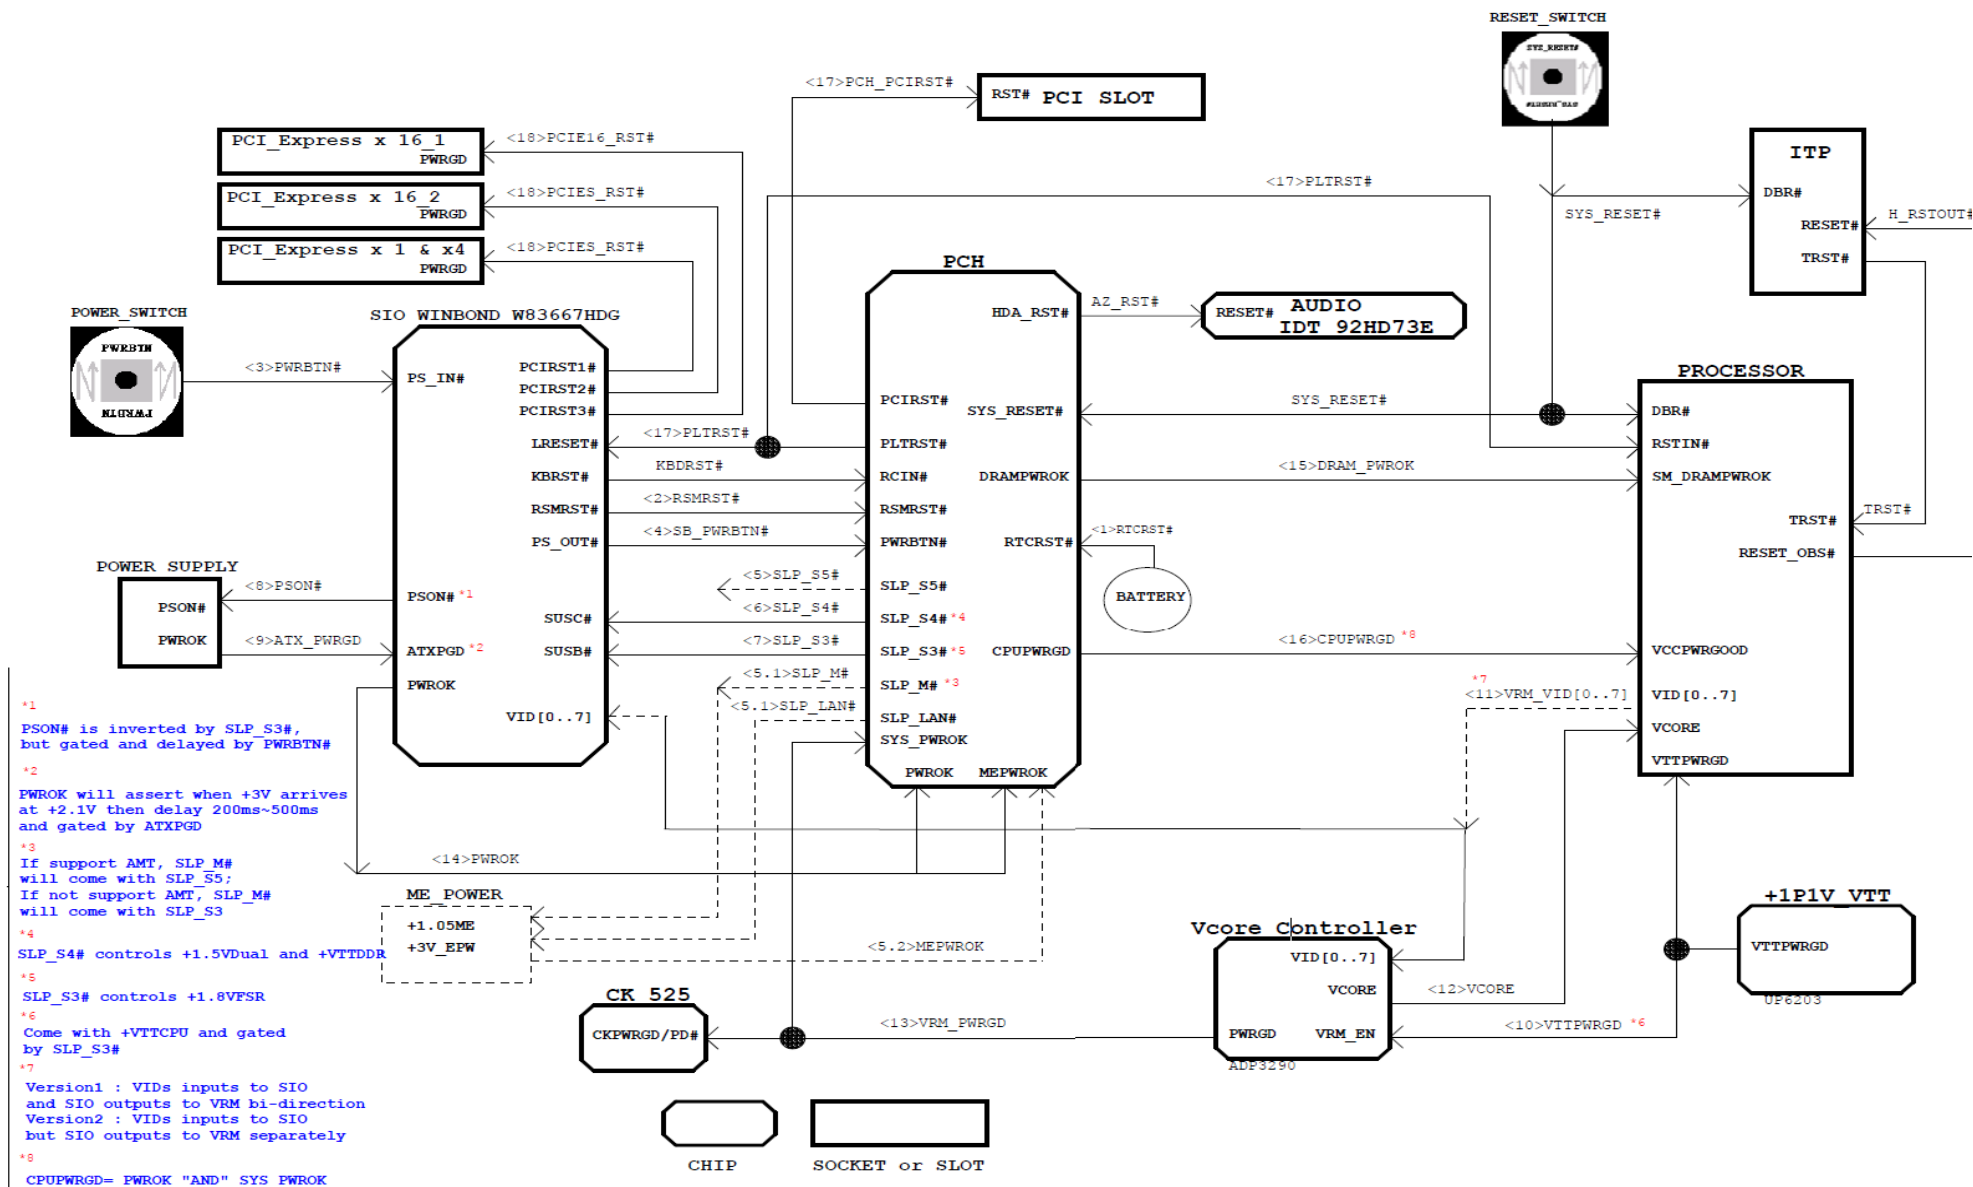

P7H55-M Repair Guide

POWER FLOW

POWER ON SEQUEN

Voltage & Signal Measure Point